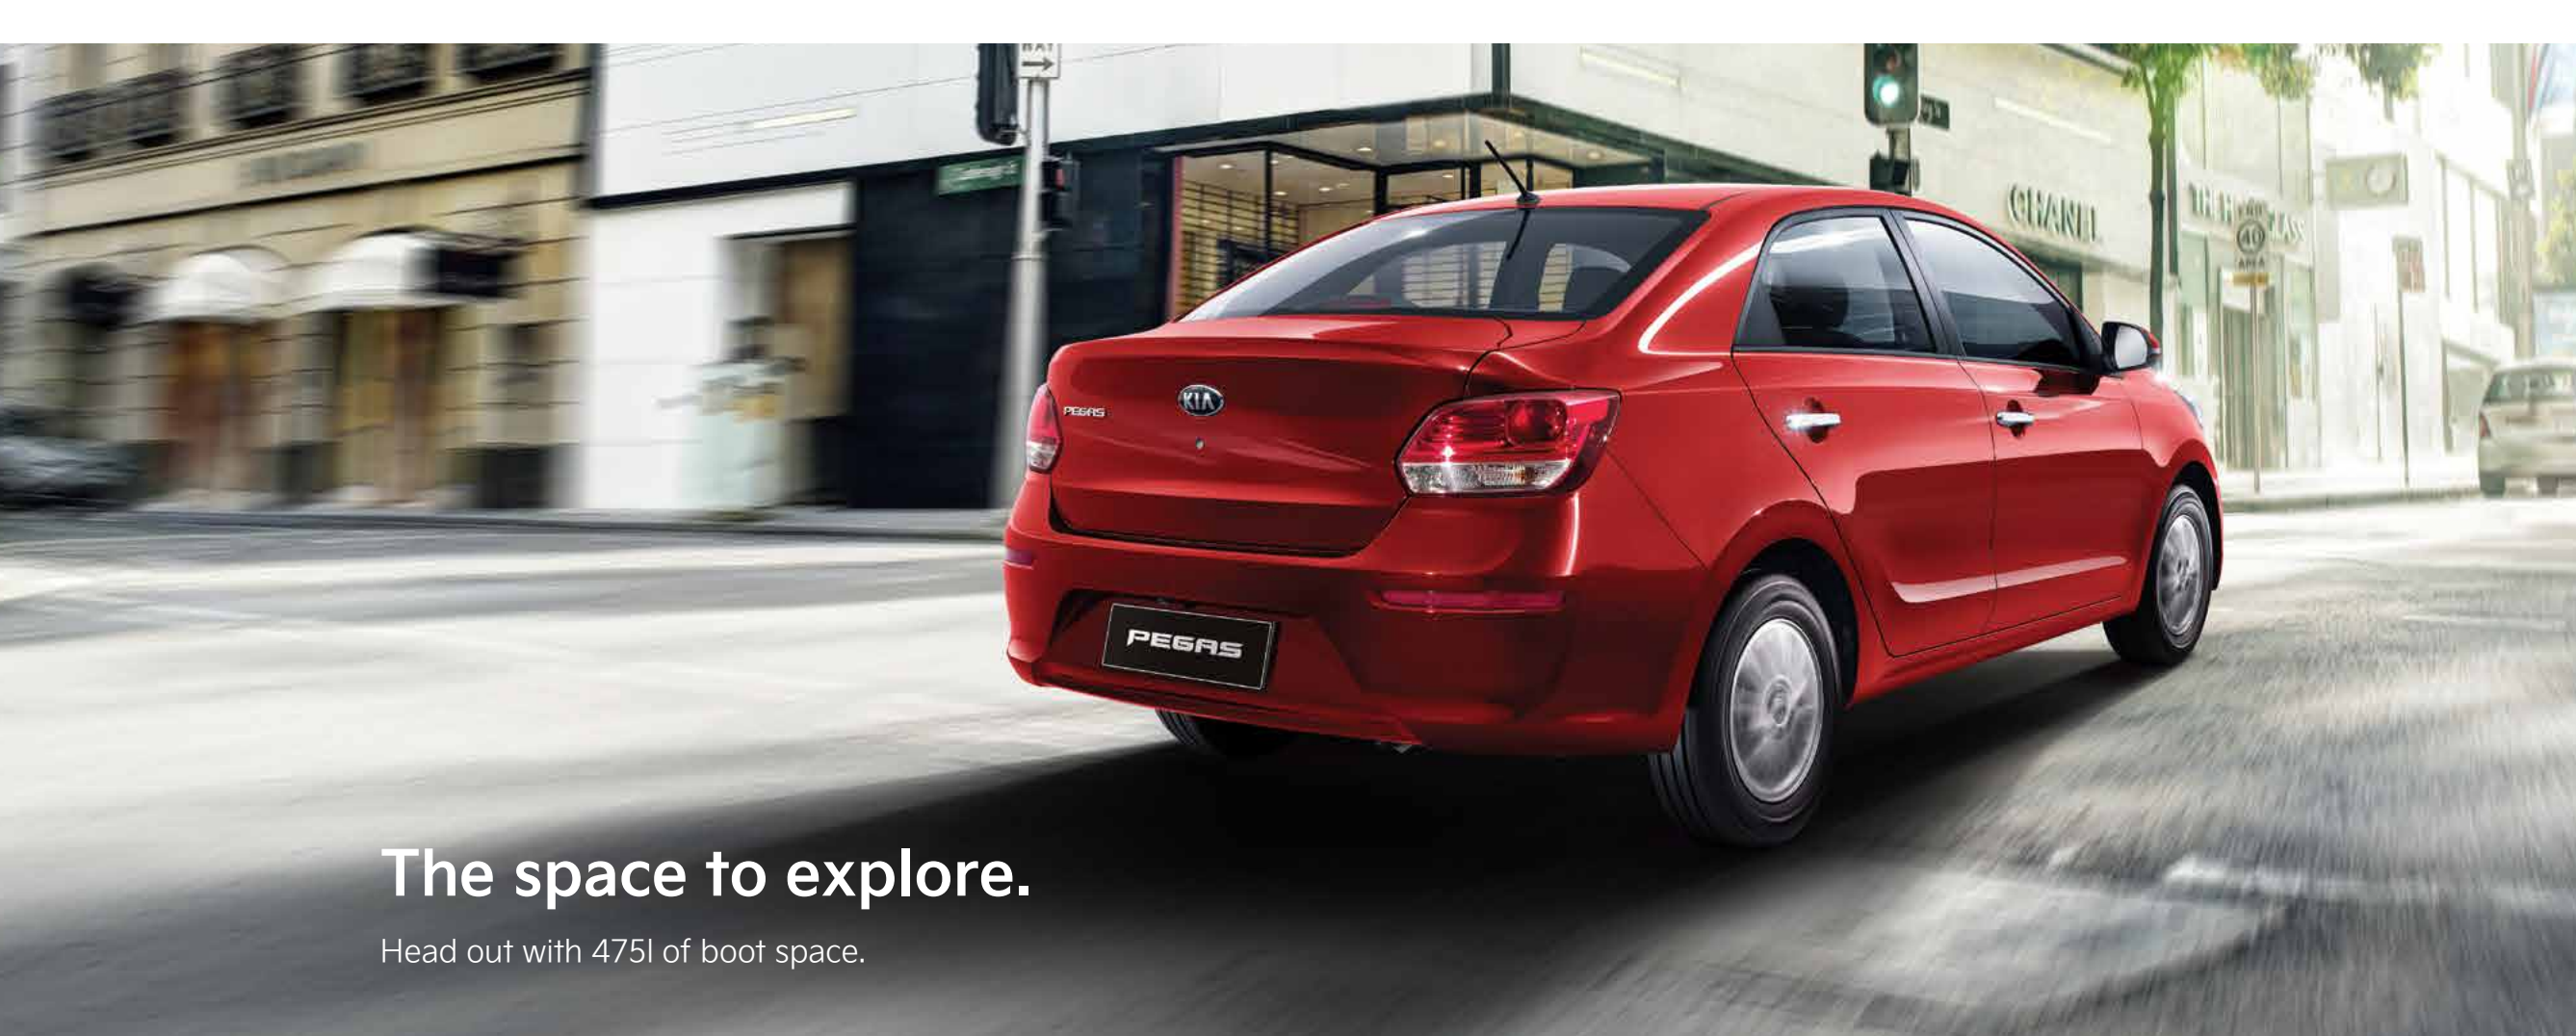

The Kia Pegas

The space to move.

Movement that inspires

A car that gives you the space to move.

Get used to modern design, leg-stretching comfort, and a bigger boot.
The Pegasus gives you the space you need for inspiring journeys.

Stylish touches and simple lines.

Dynamic, modern lines meet sharp edged design. Simple never looked this good.

The space to explore.

Head out with 475l of boot space.

Headlamps

Chrome bezeled headlamps coupled with chrome grille elements compliment the dynamic and attractive look of the front of the Pegas.

Front air curtain intakes

Front air intakes enhance aerodynamics while design once again serves to add a sporty feel.

Rear combination lamps

Light clusters are designed and styled to follow the solid, attractive shape of the rear exterior.

2.8-inch LCD cluster

Drive safer and smarter thanks to a variety of driving and vehicle data all located in one place on the high-visibility LCD instrument-cluster.

The space to stretch.
Extra comfortable seats and smart design details.